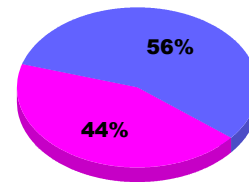

Gender Comparison 2012-2013

Jul/Aug/Sep

Legend: Male (blue), Female (magenta)