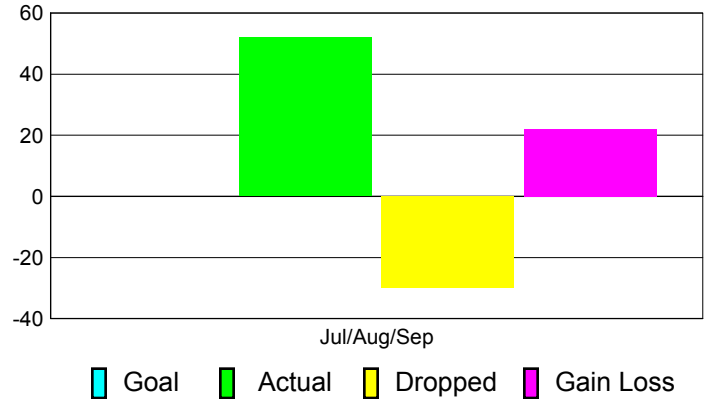

### Club Results 2012-2013

Goal, New, Dropped, Gain/Loss

## MEMBERSHIP

**Membership Results**  
2012-2013

**Membership**  
2011-2012

Month	Net Memb Goal	Actual New Memb	Actual Dropped Memb	Gain/Loss of Memb	Gain/Loss of Memb
Jul/Aug/Sep		52	-30	22	-29
<b>Totals</b>		<b>52</b>	<b>-30</b>	<b>22</b>	<b>-29</b>

### Membership Results 2012-2013

Goal, New, Dropped, Gain/Loss